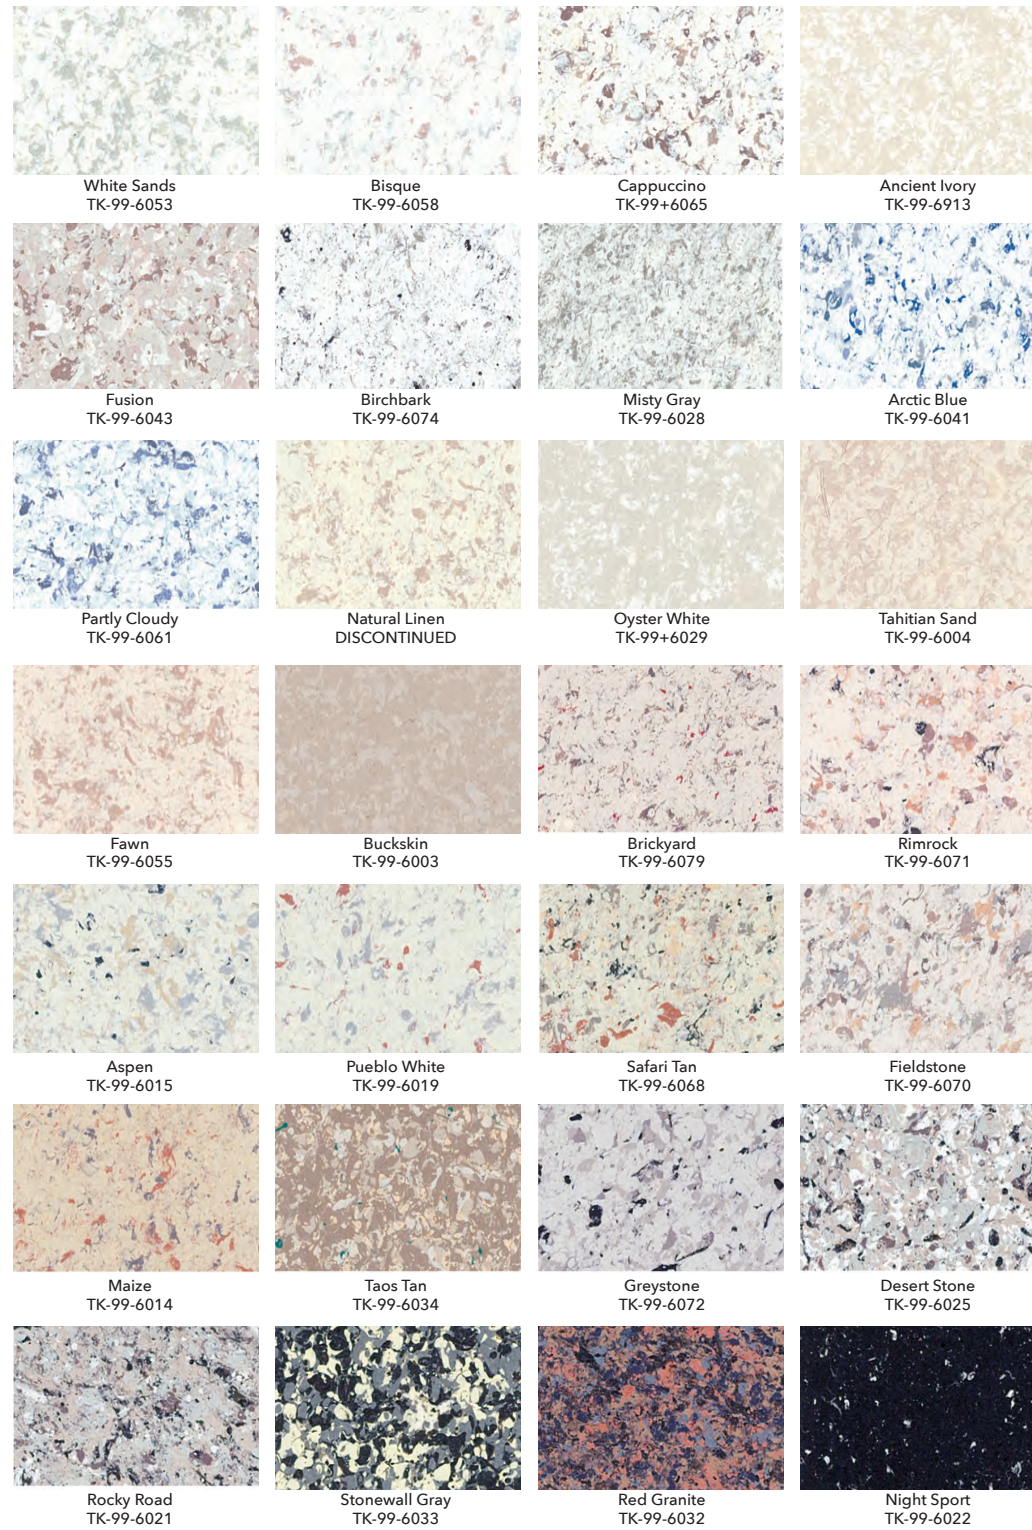

TOPKOTE PRIMER COLORS

(Colors may vary)

TOPKOTE WATERCOLORS

(Colors may vary)

TOPKOTE STONE ACCENT

(Colors may vary)